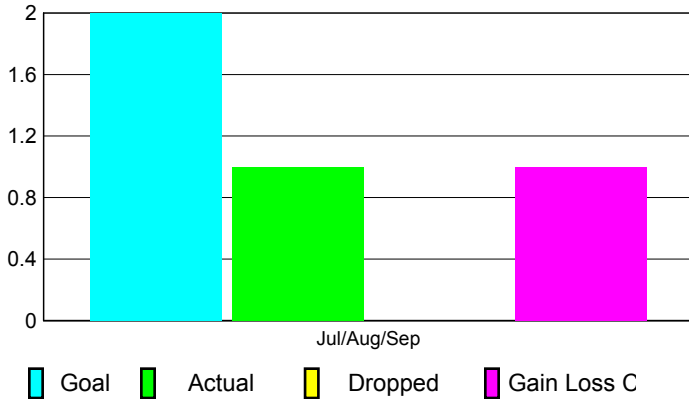

2010-2011 GMT Reports for District (or Undistricted) **District 324C7**

GMT: **Adv K G RAMA KRISHNA MUR**

Location: **INDIA**

GMT CA: **6**

CLUBS

Club Results
2010-2011

Clubs
2009-2010

Month	New Club	Actual New	Actual Dropped	Gain/Loss of	Gain/Loss of
	Goal	Clubs	Clubs	Clubs	Clubs
Jul/Aug/Sep	2	1	0	1	-1
Totals	2	1	0	1	-1

Club Results 2010-2011

Goal, New, Dropped, Gain/Loss

Comparison of Club Gain/Loss

Current Year Compared to the Previous Year

YTD Status Quo Clubs 2010-2011

Status Quo Clubs Compared to Status Quo Members

MEMBERSHIP