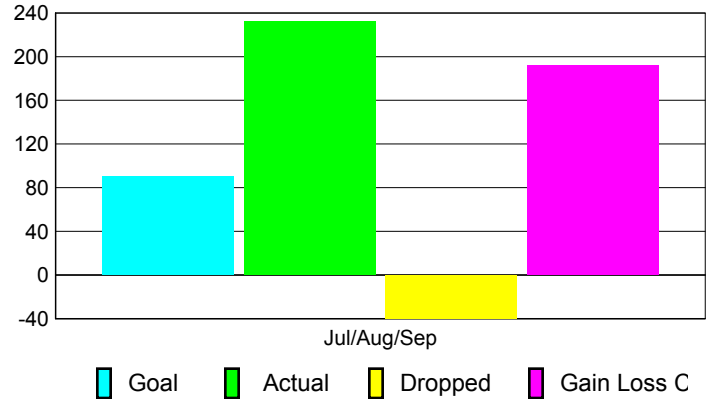

Membership Results 2010-2011

Goal, New, Dropped, Gain/Loss

Comparison of Membership Gain/Loss

Current Year Compared to the Previous Year